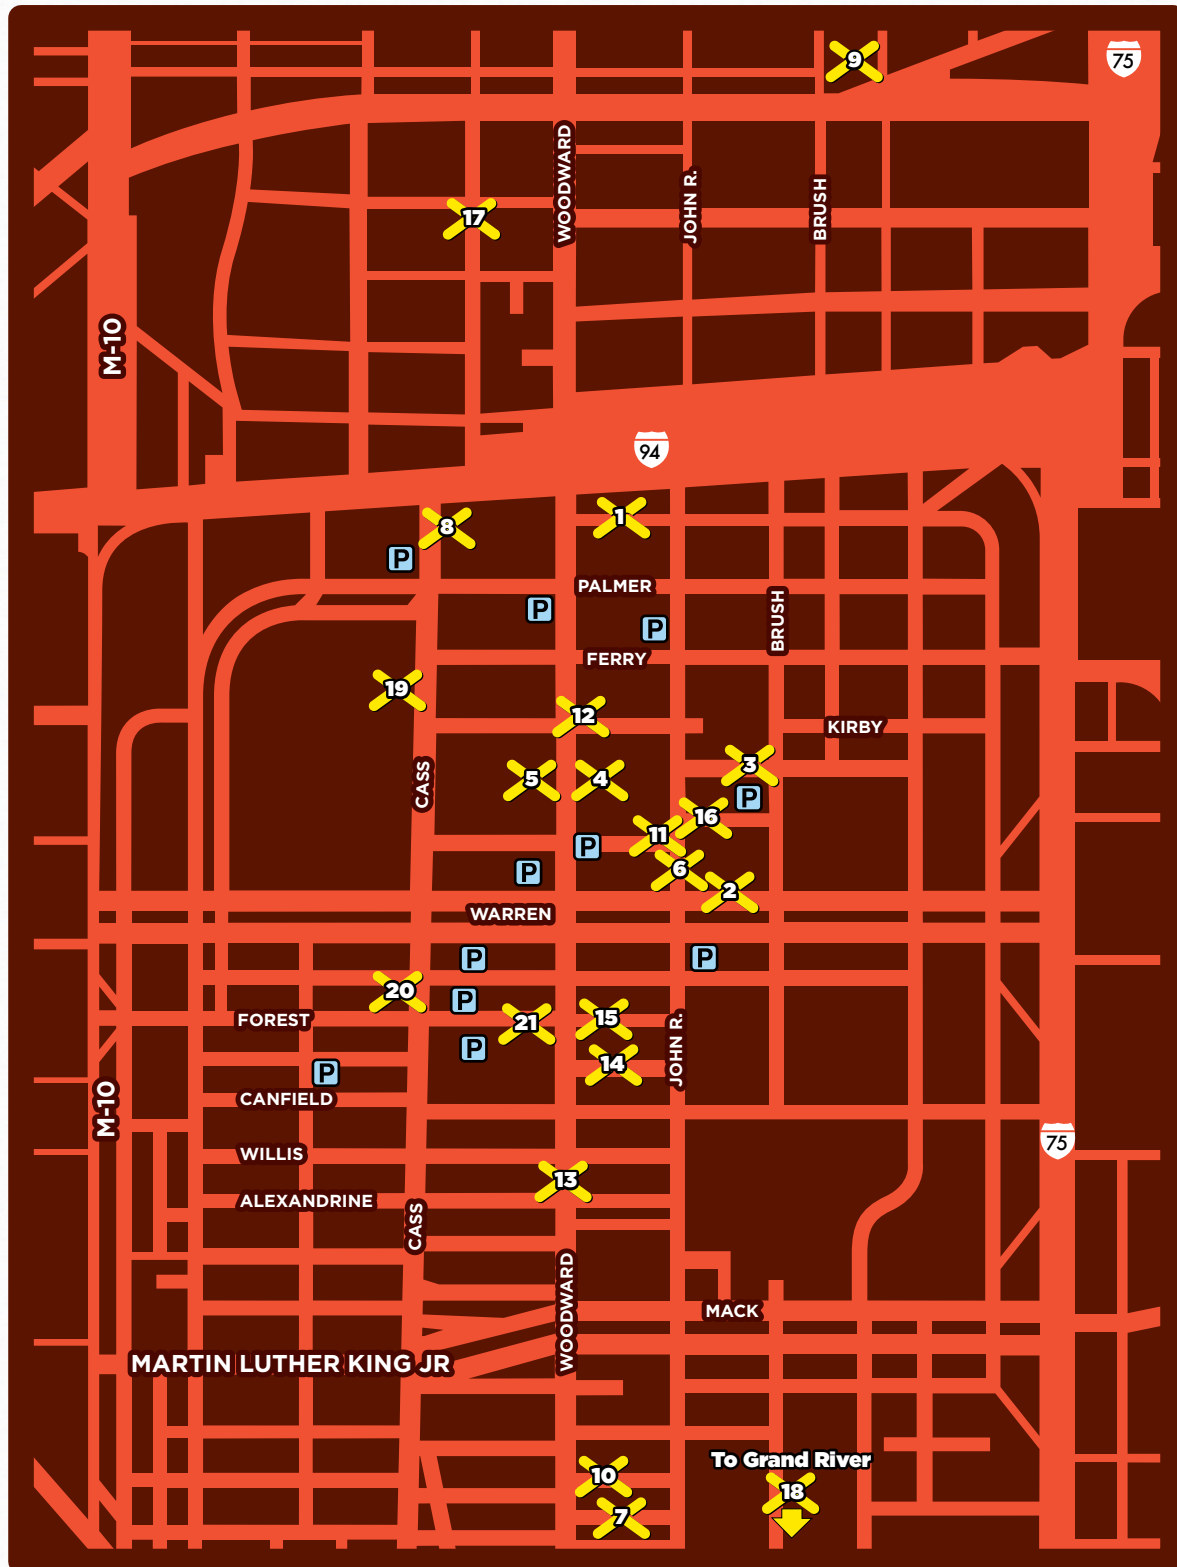

MAP OF VENUES

1 38 HENDRIE - LOCATED JUST EAST OF WOODWARD
Detroit, MI 48202
Cedric Tai Brixel Mural

2 CHARLES H. WRIGHT MUSEUM OF AFRICAN AMERICAN HISTORY
315 E. Warren
Detroit, MI 48202
313.494.5800
www.chwmuseum.org

7 EDMUND PLACE
The Section of Street Located between Woodward and John R
Detroit, MI 48201
Tyree's studio: 313.974.6894

8 THE FORMER DALGLEISH CADILLAC WAREHOUSE
5800 Cass
Detroit, MI 48202
Cedric Tai Brixel Mural

9 THE FORMER MICHIGAN PAPER DIE COMPANY BUILDING
632 Harper - Located just north of I-94
Detroit, MI 48202
Cedric Tai Brixel Mural

10 GUYTON STUDIO/ THE HEIDELBERG PROJECT
42 Watson
Detroit, MI 48201
313.974.6894
www.heidelberg.org